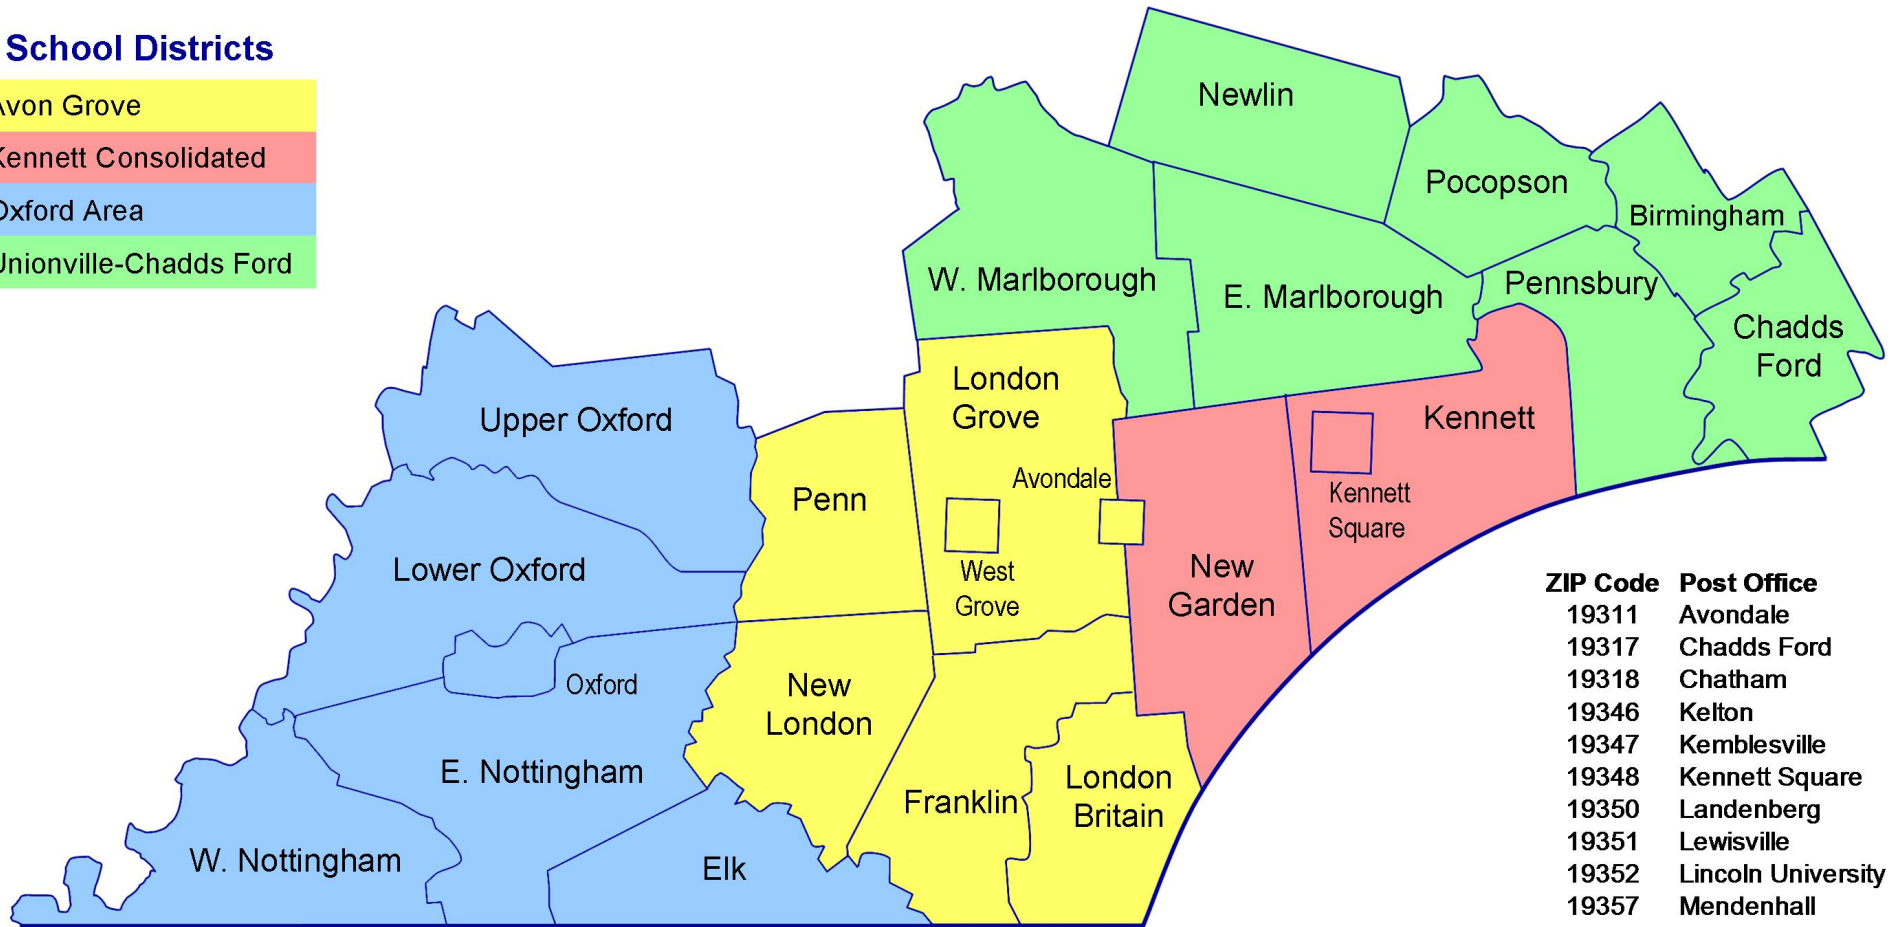

# United Way of Southern Chester County Service Area

## School Districts

Avon Grove

Kennett Consolidated

Oxford Area

Unionville-Chadds Ford

ZIP Code	Post Office
19311	Avondale
19317	Chadds Ford
19318	Chatham
19346	Kelton
19347	Kemblesville
19348	Kennett Square
19350	Landenberg
19351	Lewisville
19352	Lincoln University
19357	Mendenhall
19360	New London
19362	Nottingham
19363	Oxford
19366	Pocopson
19374	Toughkenamon
19375	Unionville
19390	West Grove